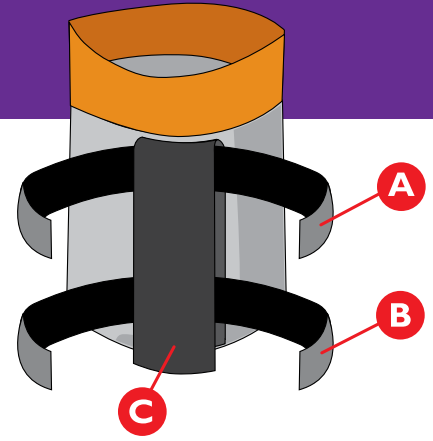

think king

soft buggy cup

Suggested attachment points

Option 1

Wrap strap C around handle bar. Bottom of Buggy Cup should rest against interior of basket so it will not tip.

Option 2

Place Buggy Cup inside basket, along the top edge. Place strap C over the basket edge and attach velcro through mesh basket.